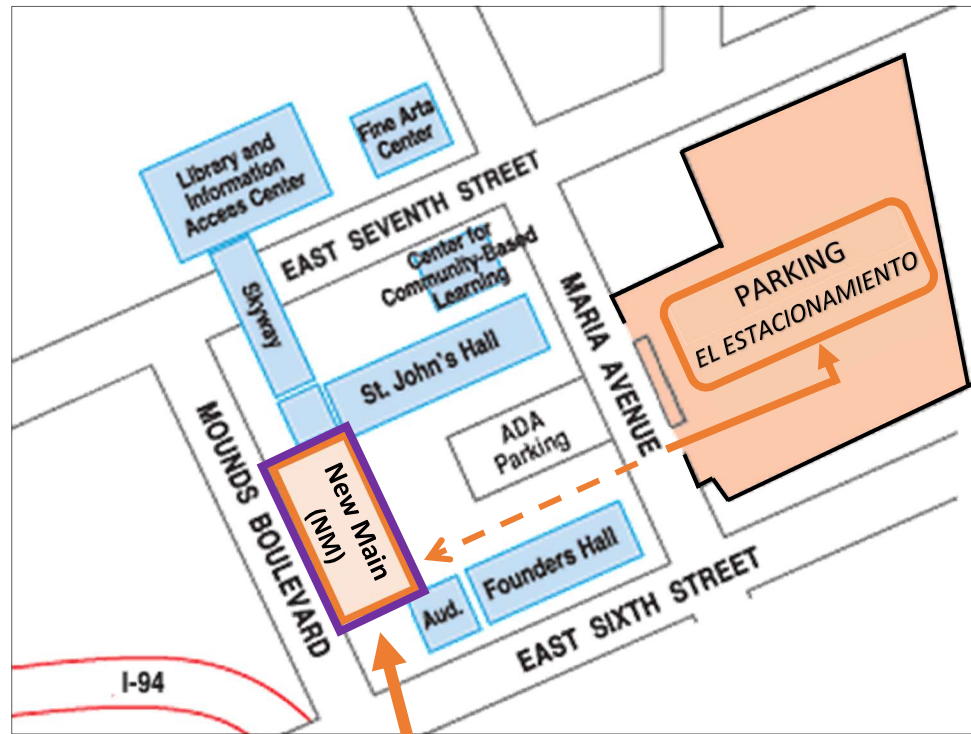

Registration for all participants is in the Great Hall on the first floor, of New Main (NM).

*Registro para todos los participantes es en el Gran Salón en el primer piso del edificio New Main (NM).*

REGISTRATION / REGISTRO  
New Main (NM)

**From St. Paul (the east):** Take I-94 Westbound. Exit at 61 North/Mounds Blvd/Kellogg Blvd. (#243). Keep right at the fork. Follow signs for 61 North/Mounds Blvd. Stay on Mounds Blvd. Turn right on 6<sup>th</sup> Street East. Turn left on Maria Avenue. Park in the parking ramp or on the street.

**From the Minneapolis (the west):** Take I-94 Eastbound. Exit to the left at Mounds Blvd. (#243). Keep going straight onto 6<sup>th</sup> Street East. Turn left on Maria Avenue. Park in the parking ramp or on the street.

**Desde Minneapolis (área Oeste):** Tome la salida I-94 Eastbound. Luego tome la salida a la izquierda Mounds Blvd. (#243). Siga derecho en la 6<sup>th</sup> Street East. Gire a la izquierda en Maria Avenue. Puede estacionarse en la rampa de estacionamiento o en la calle.