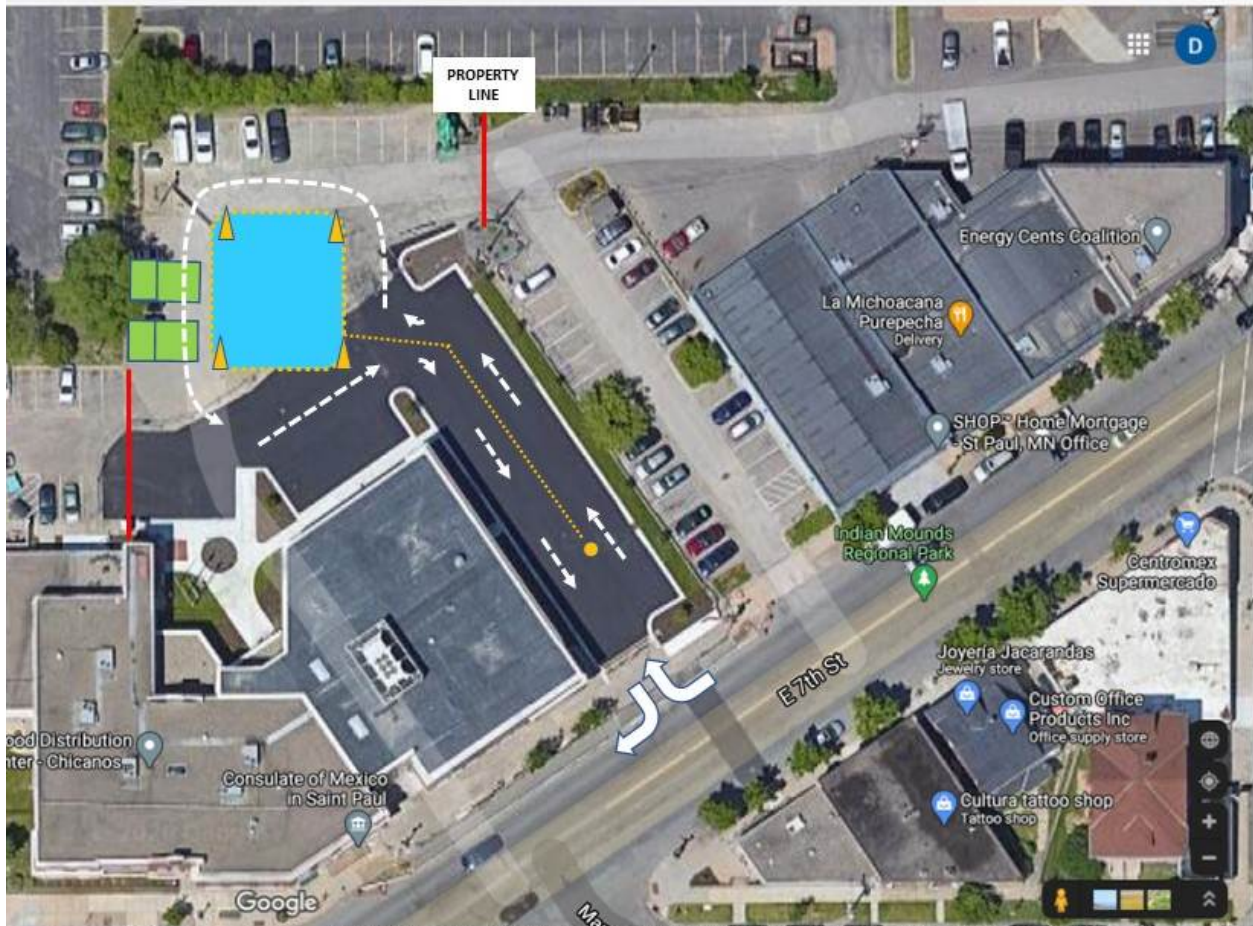

**Español abajo*

**CLUES Canasta Familiar
797 E 7th St, St. Paul, MN 55106
Traffic Flow Access Map**

In order to help support traffic flow, we have made the following changes on how to access Canasta Familiar. **PLEASE FOLLOW THE SIGNS.**

1. Turn **RIGHT** on Margaret Street (one-way access) from East 7th Street
2. Turn **LEFT** on Arcade Street
3. Turn **LEFT** onto East 7th Street
4. Turn **RIGHT** into CLUES St. Paul parking lot
5. When you receive your Canasta, **PLEASE ONLY TURN LEFT WHEN YOU EXIT**

CLUES Canasta Familiar
797 E 7th St, St. Paul, MN 55106
Food Distribution Map

Once in our CLUES Parking lot, please follow the changes above.

1. To control traffic flow, please follow the direction of white arrows
2. Please complete data collection sheet and hand to Canasta staff
3. Your Canasta Familiar will be provided to you in area of the green squares

1. Gire a la DERECHA en Margaret Street des de East 7th Street. Acceso de una sola vía
2. Gire a la IZQUIERDA en Arcade Street
3. Gire a la IZQUIERDA en East 7th Street
4. Gire a la DERECHA y entre al estacionamiento de CLUES St. Paul
5. Cuando reciba su Canasta, por favor **GIRE SOLO A LAS IZQUIERDA**